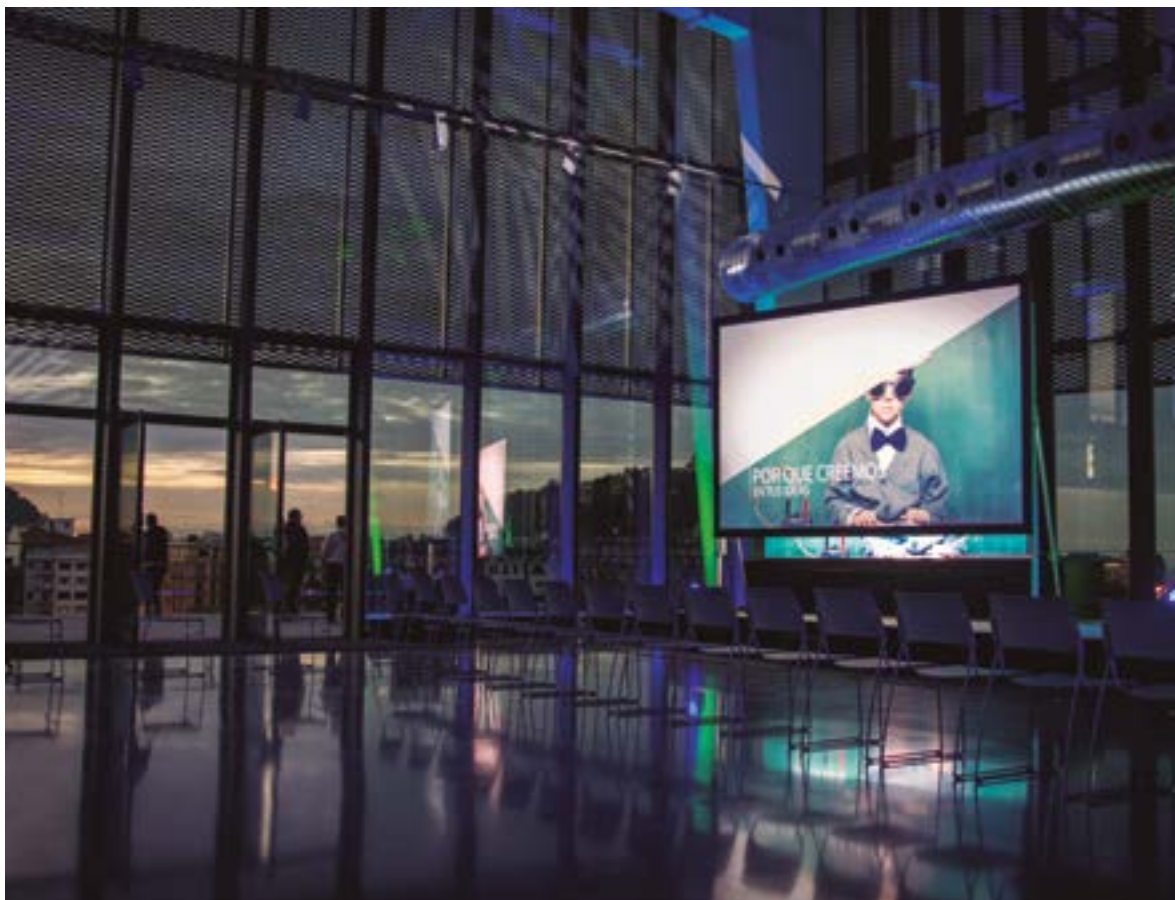

Unique spaces / Prism & Terrace

- About Us /
- What makes us different? /
- Covid-19. New normal capabilities /
- Unique spaces /
  - Plaza
  - Patio
  - Cinema
  - Z Hall
  - K Hall
- **Prism & Terrace**
  - Warehouse 1
  - Warehouse 2
  - 2deo
  - East Terrace
  - 1st Floor Hall
  - Basement
- Unique experiences /
- Technical specifications /
- Building /

These exceptional spaces crown the building and offer unique views of the city of San Sebastian. With one being an outdoor space and the other covered, the Prism and Terrace combine perfectly for presentations, hosting drinks receptions, celebrations, promotional shoots and many other events.

Capacity

- Banquet / 180
- Cocktail / 285
- Theatre / 200

Location / First floor (Floor 5)

Surface area / 309 m² + 139 m²

Height / 10 m

Resources / Climate control, security and regular cleaning / Assembly of room in theatre format