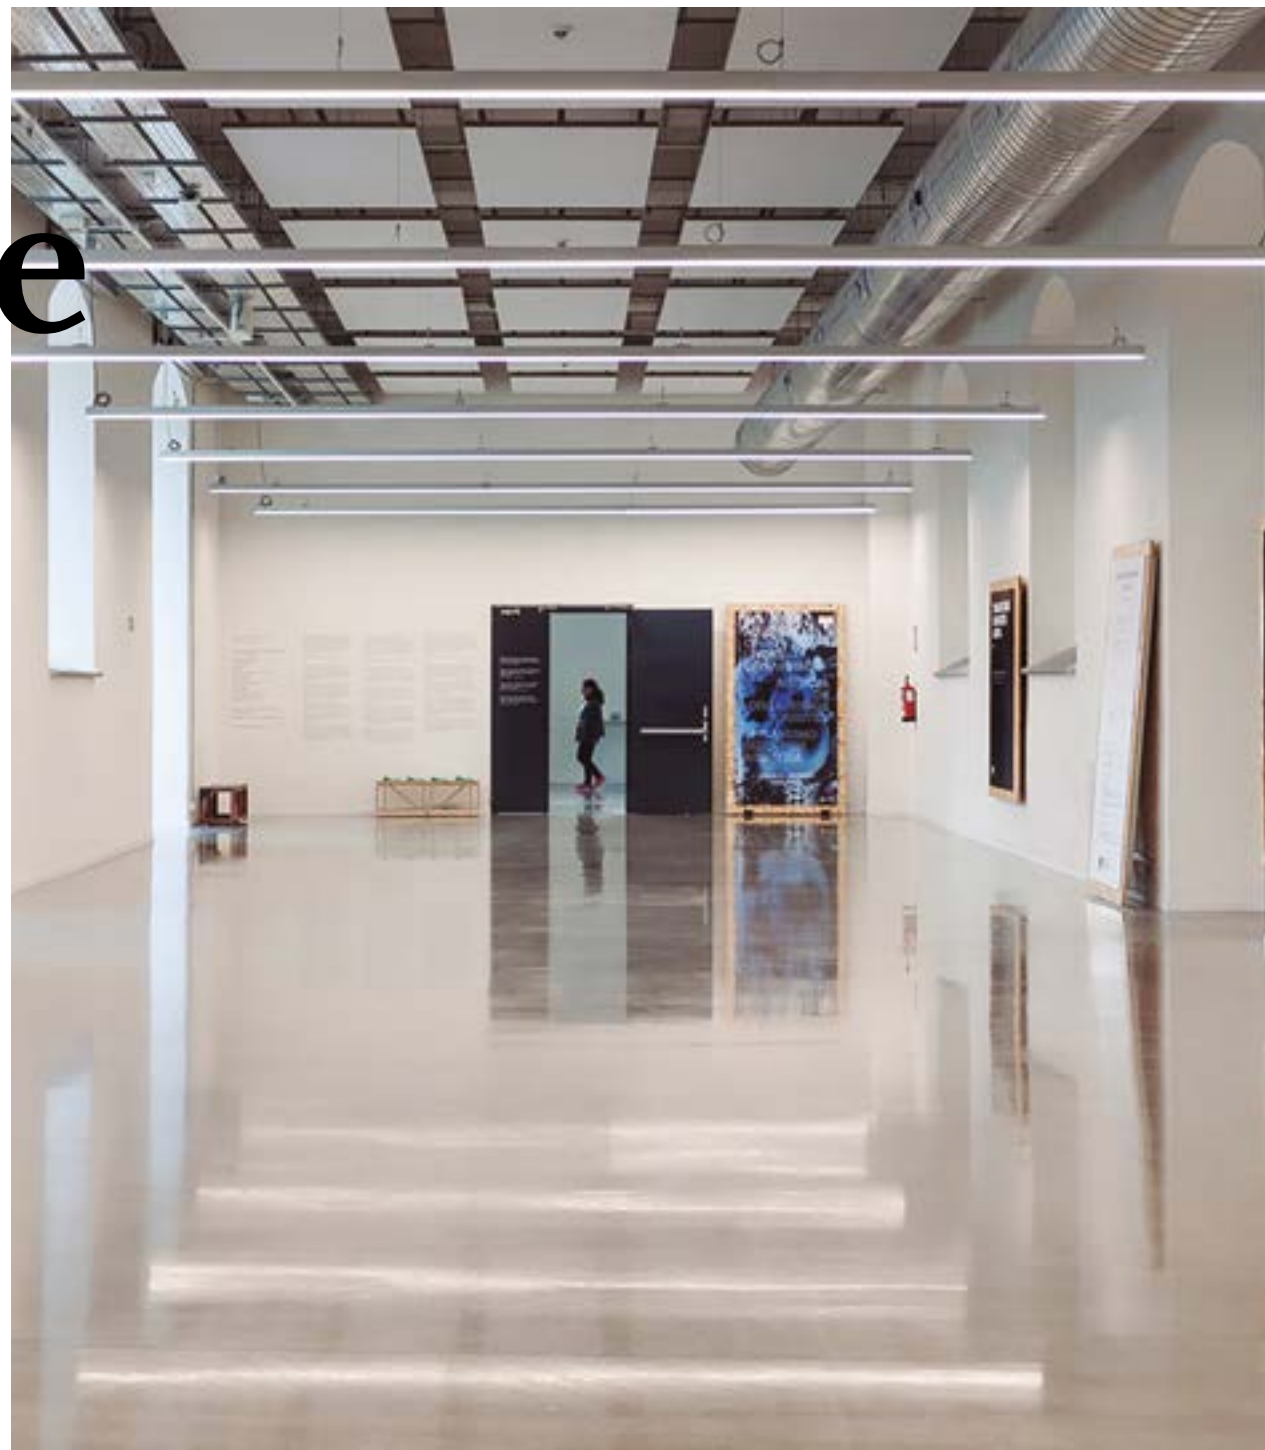

# Warehouse 1

Unique spaces

- About Us /
- What makes us different? /
- Covid-19. New normal capabilities /
- Unique spaces /
  - Plaza
  - Patio
  - Cinema
  - Z Hall
  - K Hall
  - Prism & Terrace
  - Warehouse 1**
  - Warehouse 2
  - 2deo
  - East Terrace
  - 1st Floor Hall
  - Basement
- Unique experiences /
- Technical specifications /
- Building /

An annex that offers extra space for the receptions and breaks for the activities taking place in the Patio. A large covered space, with natural light and large windows overlooking the Square, is a perfect space for cocktails, coffee breaks and receptions of large events in the Patio.