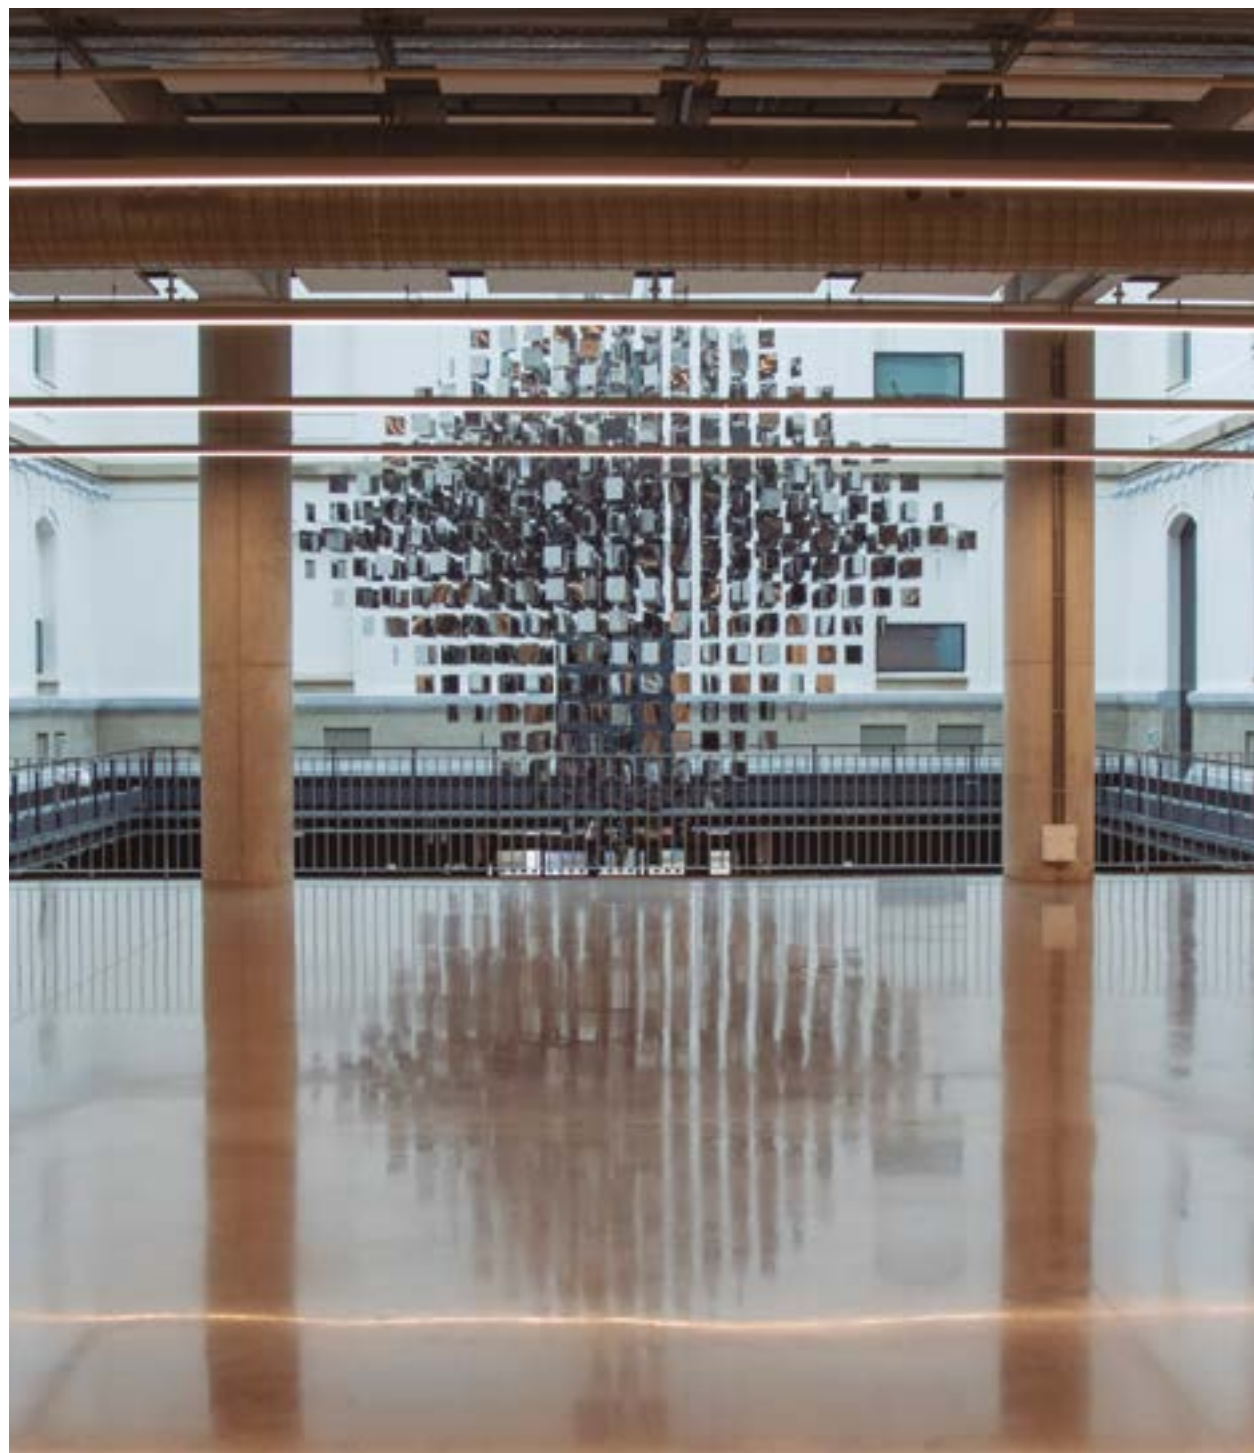

1st Floor Hall

Unique spaces

- About Us /
- What makes us different? /
- Covid-19. New normal capabilities /
- Unique spaces /
 - Plaza
 - Patio
 - Cinema
 - Z Hall
 - K Hall
 - Prism & Terrace
 - Warehouse 1
 - Warehouse 2
 - 2deo
 - East Terrace
 - 1st Floor Hall**
 - Basement
- Unique experiences /
- Technical specifications /
- Building /

Unique spaces / 1st Floor Hall

- About Us /
- What makes us different? /
- Covid-19. New normal capabilities /
- Unique spaces /
 - Plaza
 - Patio
 - Cinema
 - Z Hall
 - K Hall
 - Prism & Terrace
 - Warehouse 1
 - Warehouse 2
 - 2deo
 - East Terrace
 - 1st Floor Hall**
 - Basement
- Unique experiences /
- Technical specifications /
- Building /

The hall on the first floor is spacious and enjoys natural light. It guides us to the different spaces available on this floor and from it you can enjoy the original view of the Square.

Capacity

-  Banquet / -
-  Cocktail / 170
-  Theatre / -

Location / First floor (Floor 1)

Surface area / 335 m²

Height / 5.8 m

Resources / Climate control, security and regular cleaning